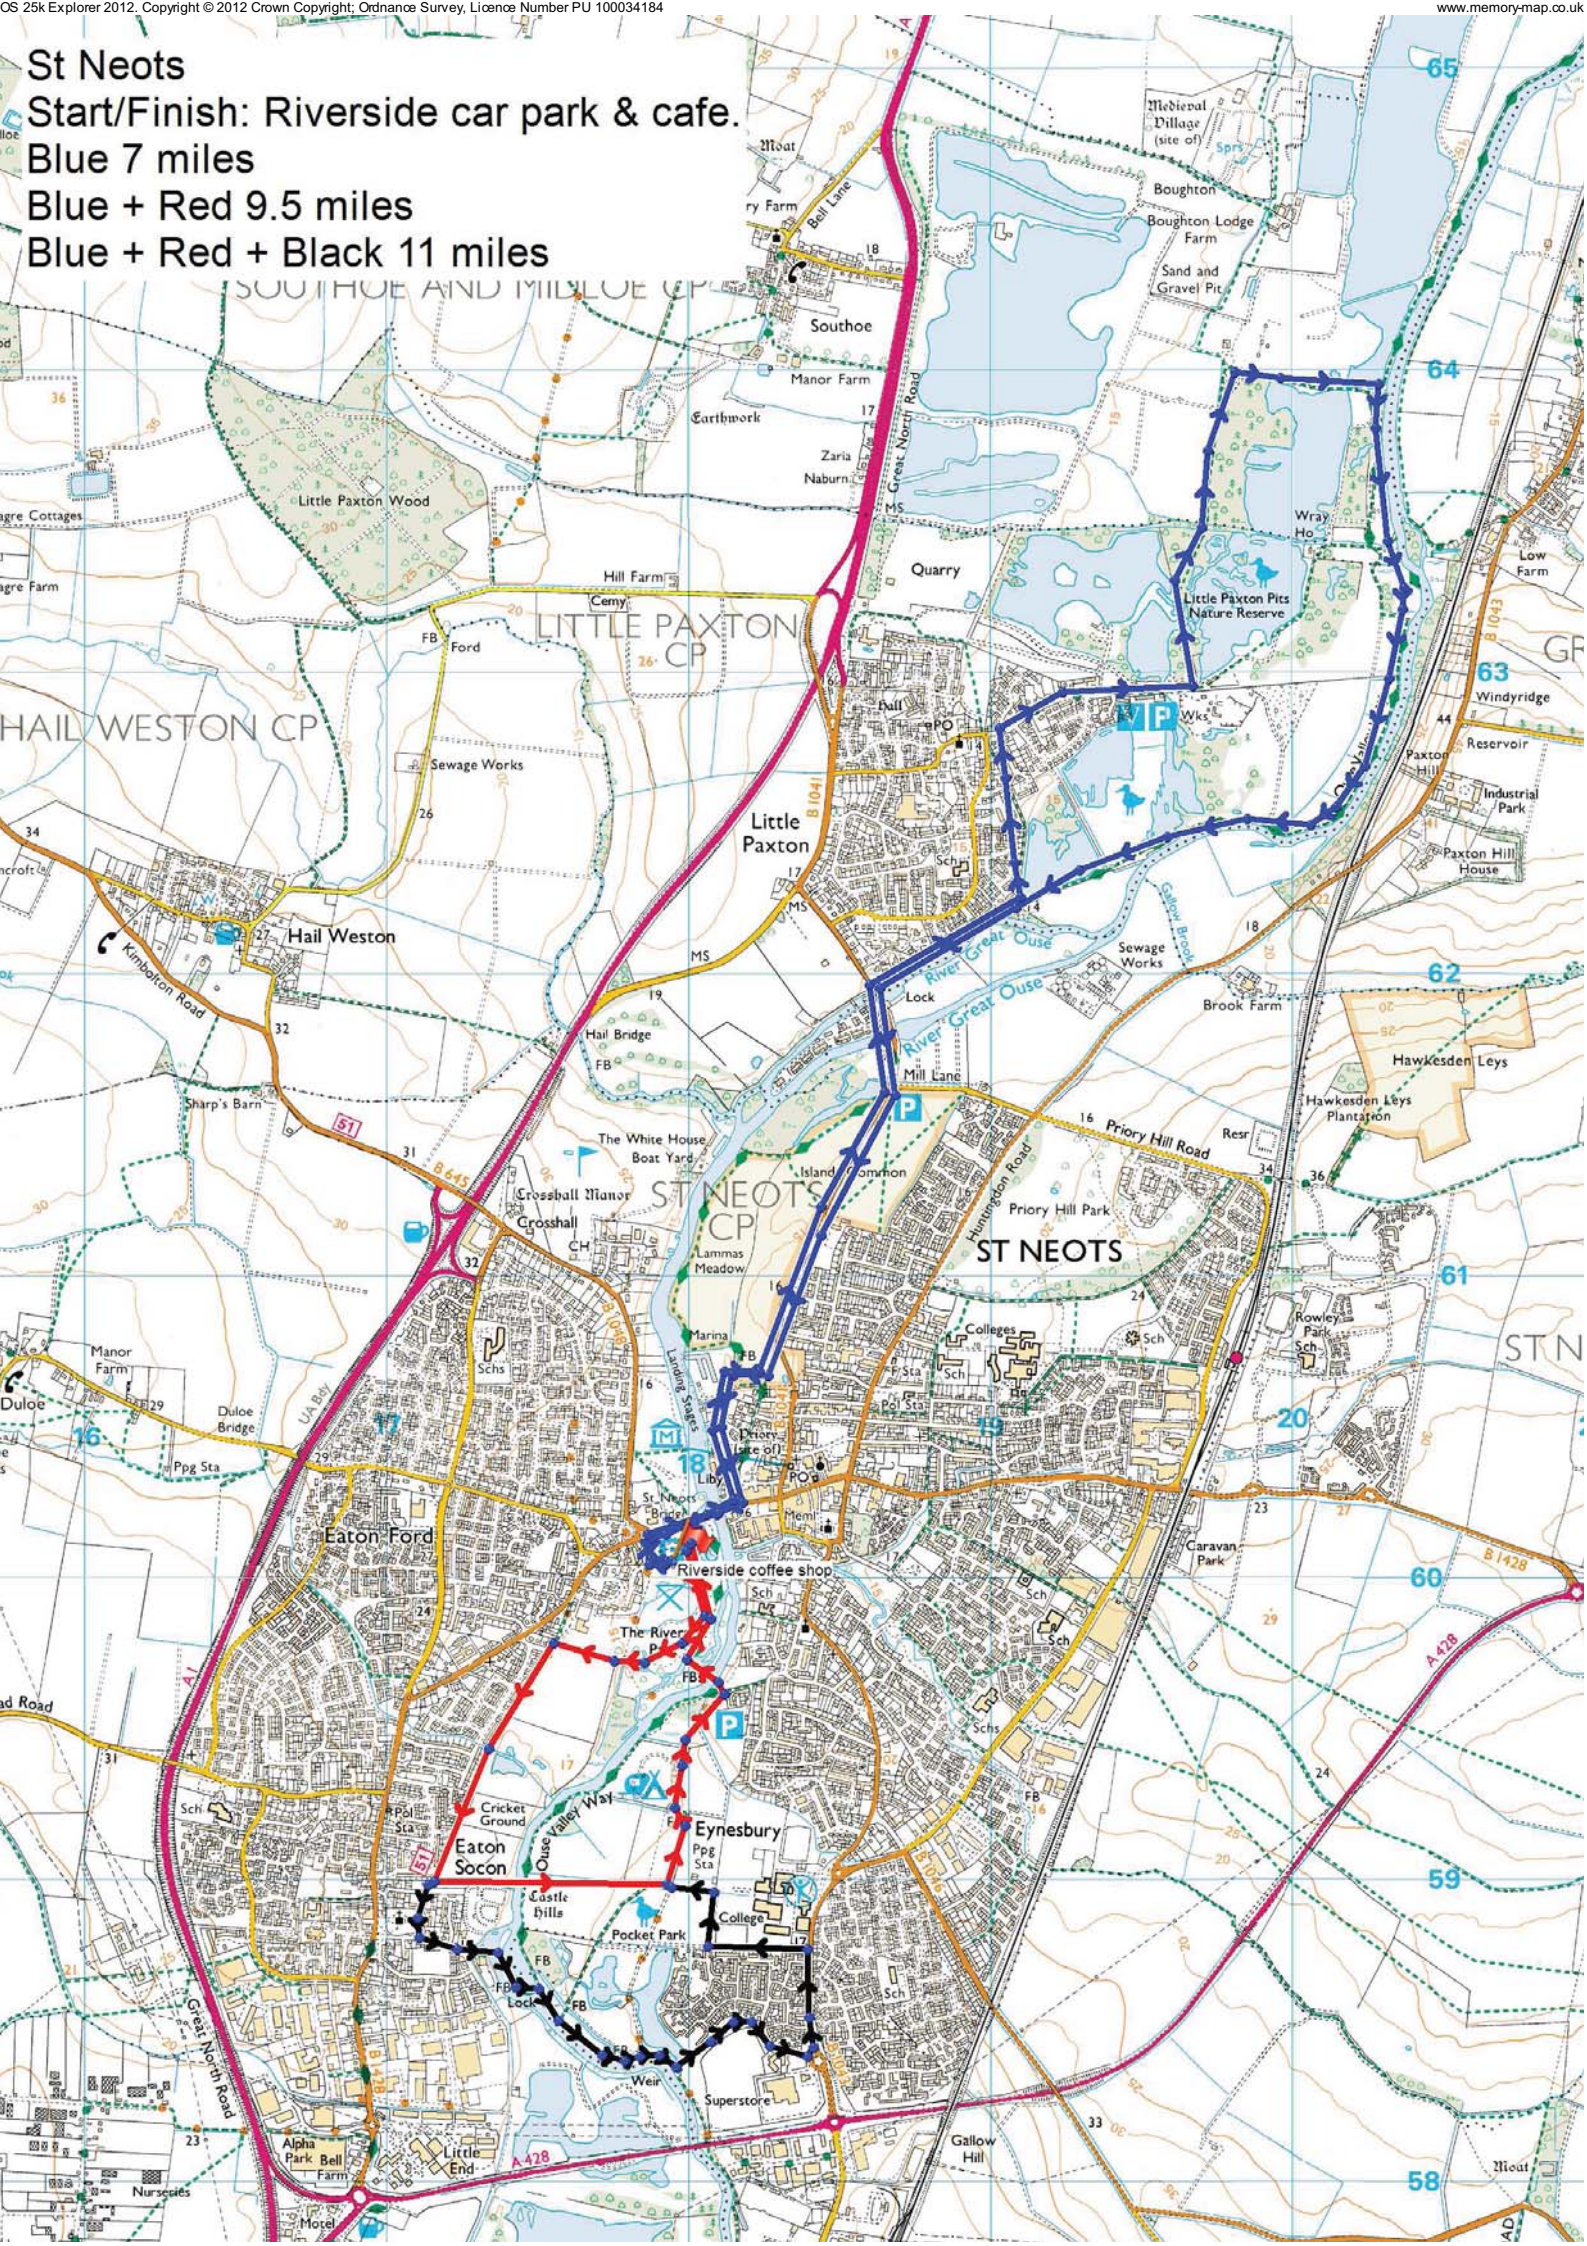

St Neots

Start/Finish: Riverside car park & cafe.

Blue 7 miles

Blue + Red 9.5 miles

Blue + Red + Black 11 miles

SOUTHOE AND MIDLOE CP

LITTLE PAXTON CP

HAIL WESTON CP

ST NEOTS CP

ST NEOTS

Eaton Ford

Eaton Socon

Eynesbury

Alpha Park Farm

Gallow Hill